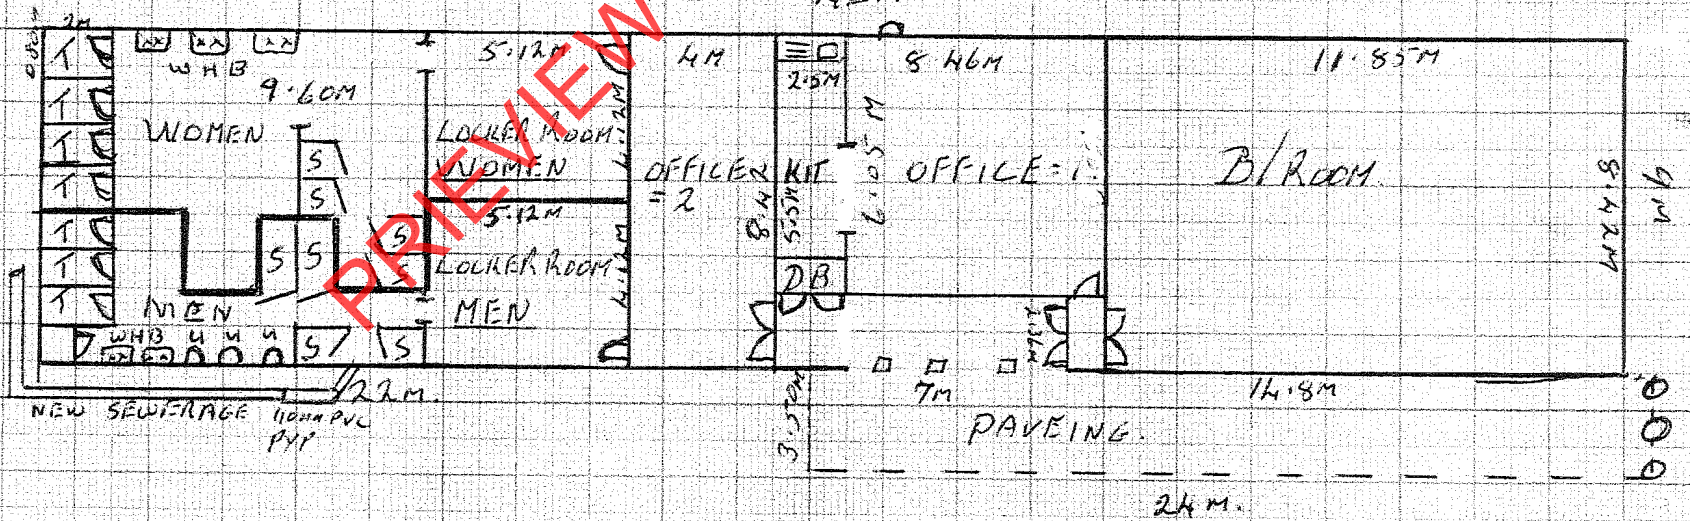

NEW SPA UT OZAHOBIP

OLD

NEW

FINISHES

NEW SEWERAGE 110mm PVC PYP

PAVEING.

24M.