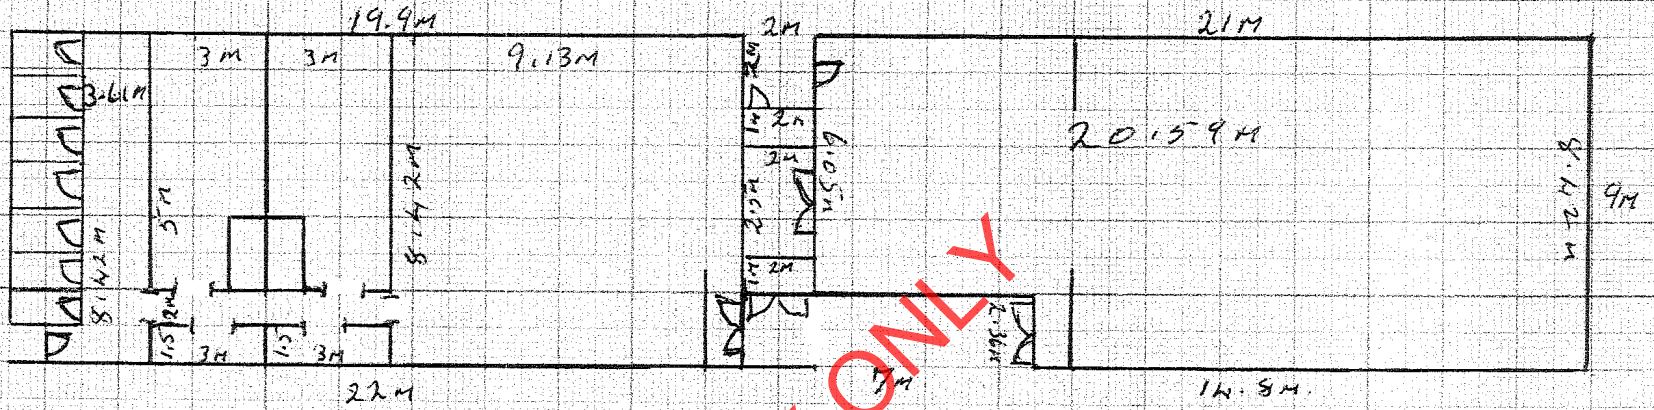

NEW SPA UT OZAHOBIP

OLD

NEW

FINISHES

NEW SEWERAGE 110mm PVC PYP

PAVEING.

24M.