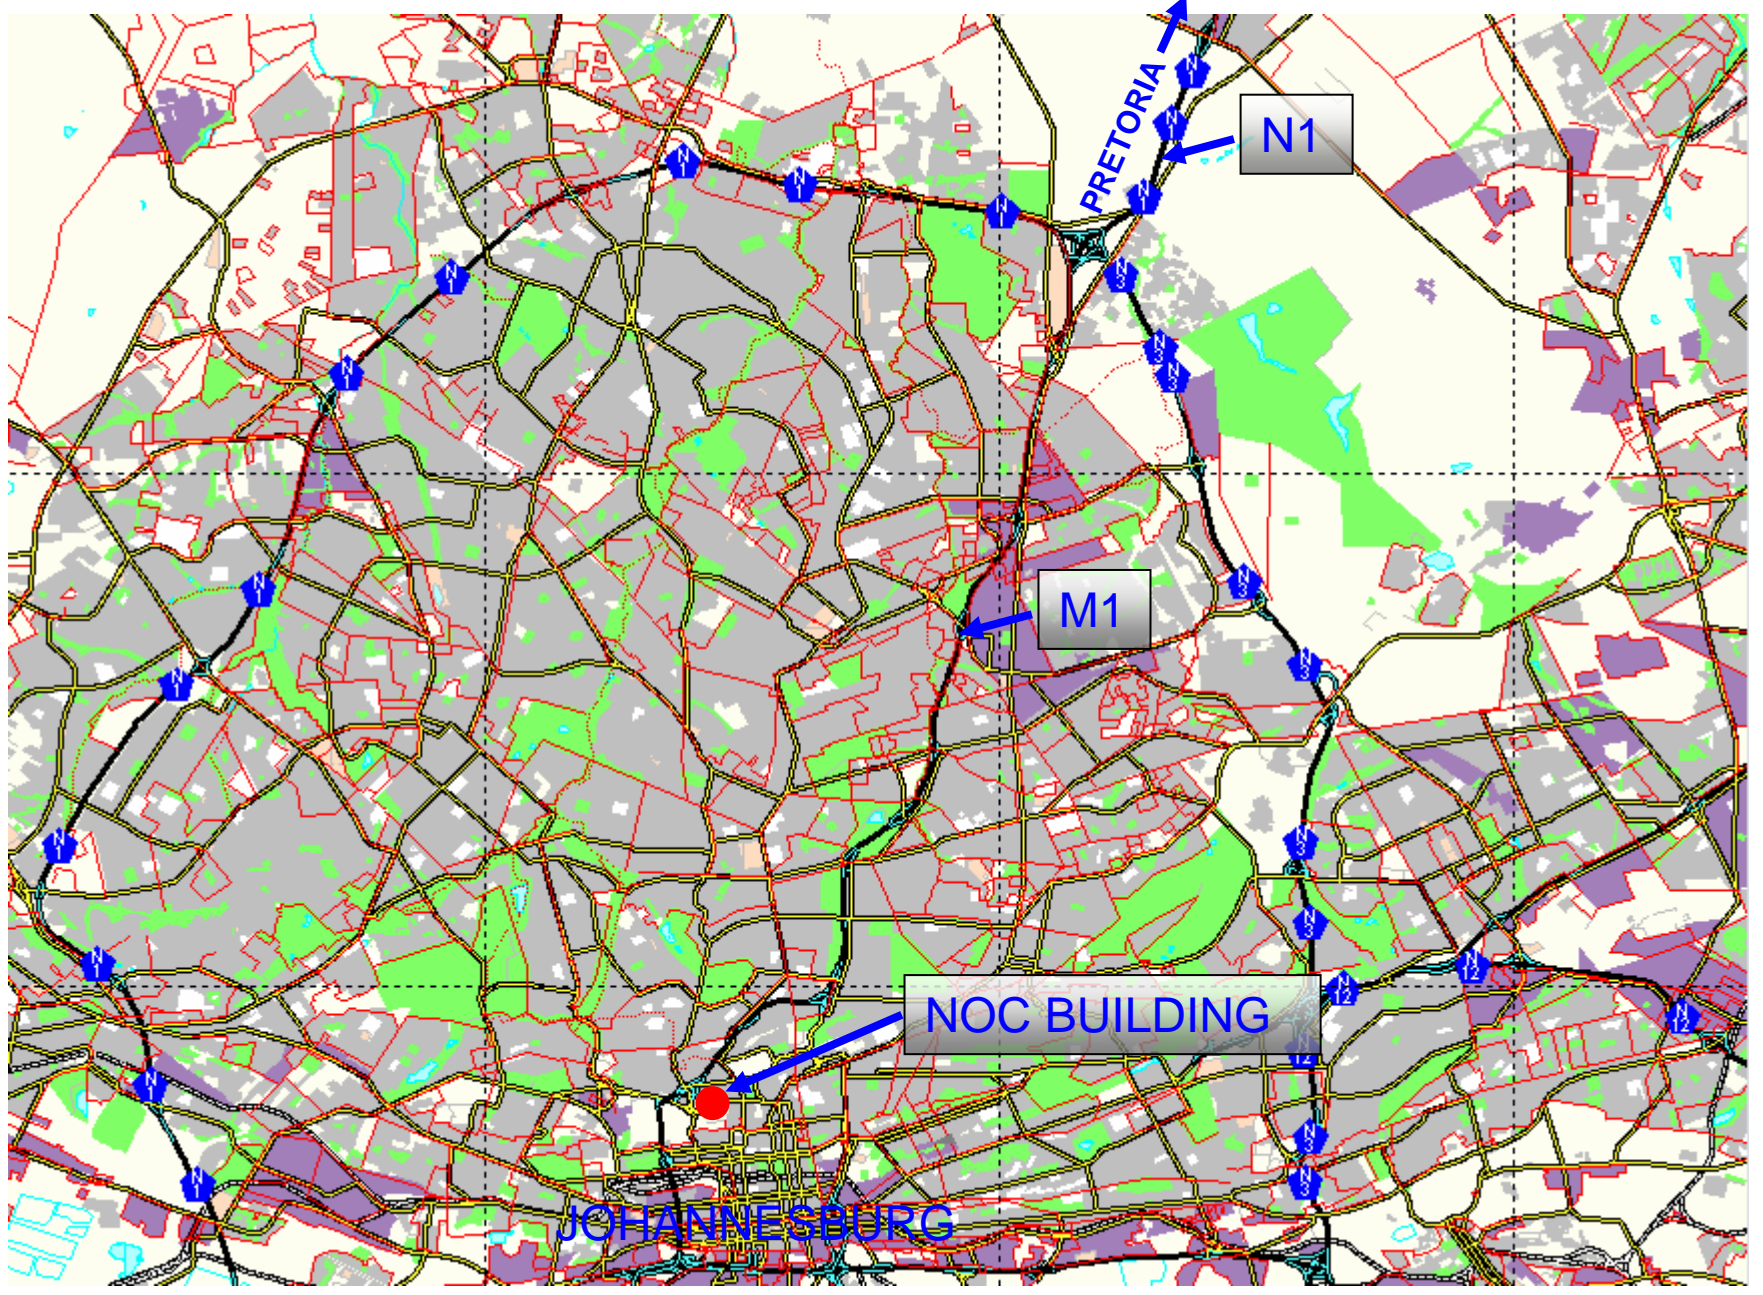

DIRECTIONS TO SPOORNET NOC BUILDING

Wellington Street
PARK TOWN,
JOHANNESBURG

PRETORIA

N1

M1

NOC BUILDING

JOHANNESBURG